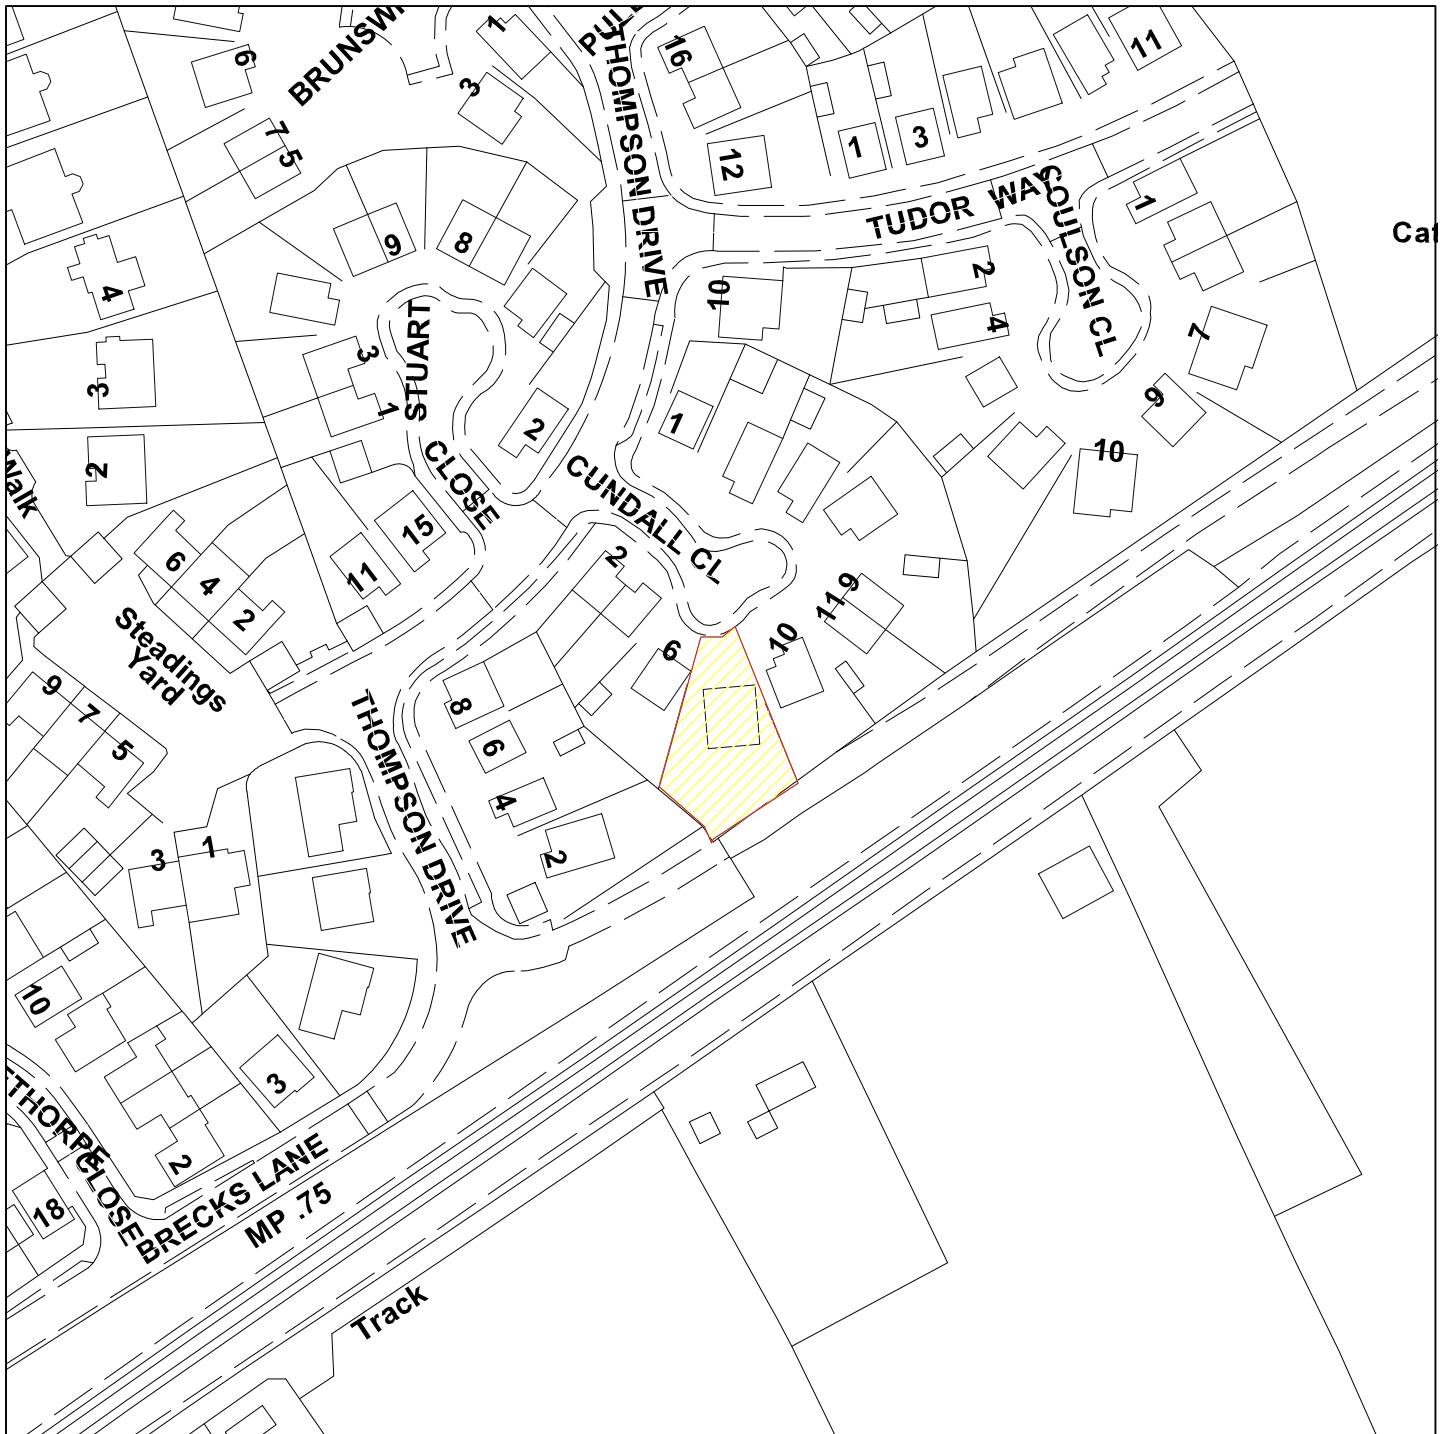

8 Cundall Close

08/02561/FUL

Scale : 1:1250

Reproduced from the Ordnance Survey map with the permission of the Controller of Her Majesty's Stationery Office © Crown Copyright 2000.

Unauthorised reproduction infringes Crown Copyright and may lead to prosecution or civil proceedings.

Produced using ESRI (UK)'s MapExplorer 2.0 - <http://www.esriuk.com>

Organisation	City Of York Council
Department	City Strategy
Comments	Application Site
Date	05 December 2008
SLA Number	Not Set